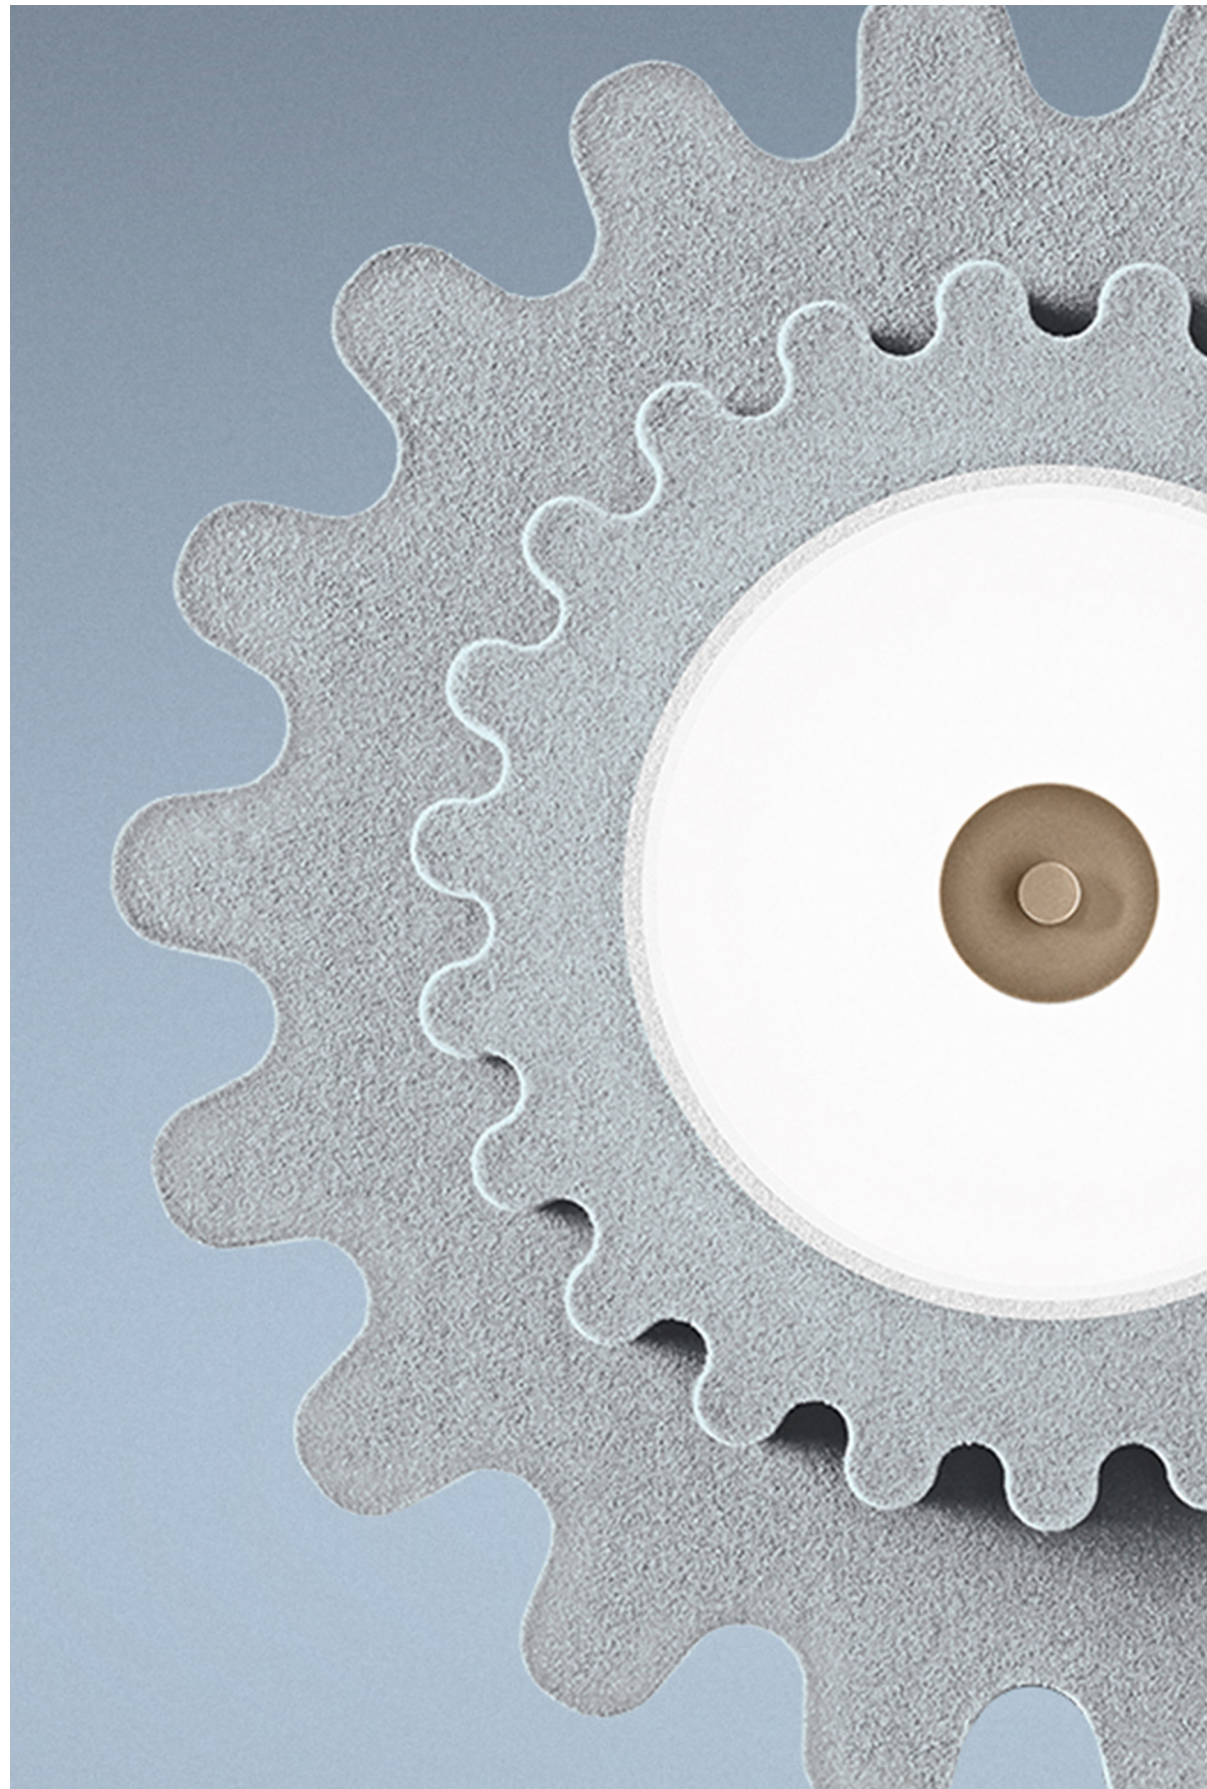

[Downloadable information](#)

The Opera Chandelier's comfortable silhouette recalls sturdy art deco proportions, creating focus whether slung low over a table or reading nook or higher to create a central focus in a space.