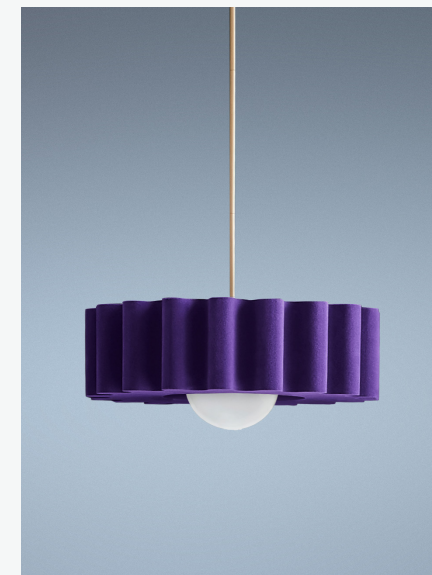

600MM OPERA PENDANT (BULB)
Suspension Weight: < 5kg
Input Voltage: 240v
Suspension Canopy Colour: Champagne
Cord Colour: Light Grey
Dimmable: Yes

[Downloadable information](#)