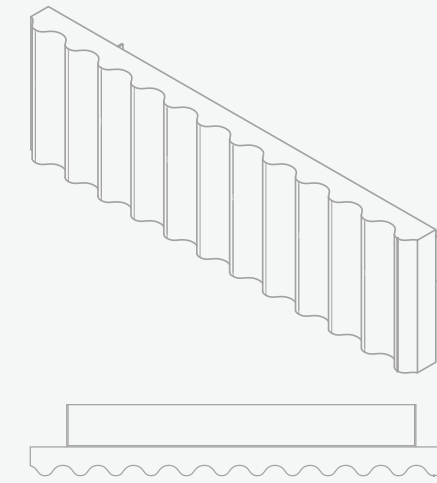

The Opera Wall Light attaches directly to the wall surface, allowing ambient light to fill the room while dampening sound from all sides.

OPERA WALL LIGHT
Suspension Weight: < 5kg
Input Voltage: 240v
Dimmable: Yes
Colour temperature:
3000k / 4000k
Luminous Flux:
2291lm /
2481lm
CRI: >80
[Downloadable information](#)