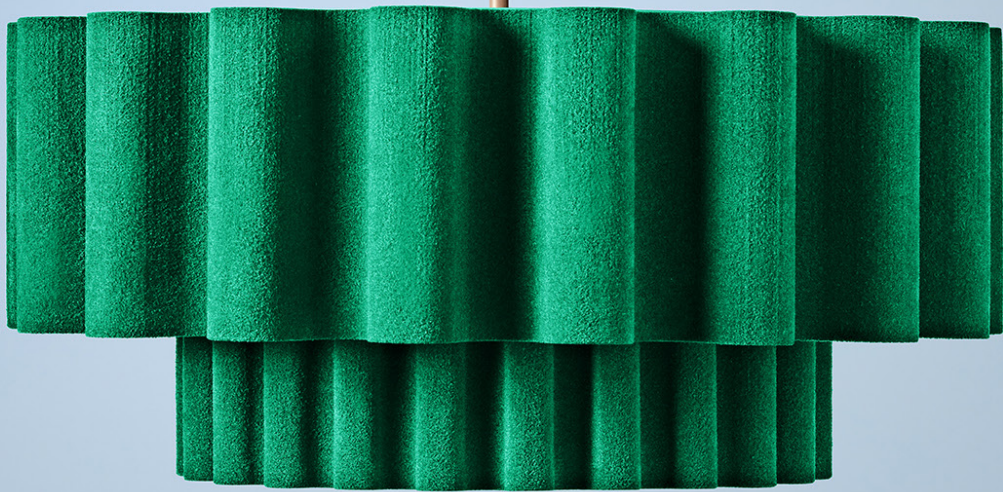

STUDIO
ACUSTICO

2022 Retail Catalogue