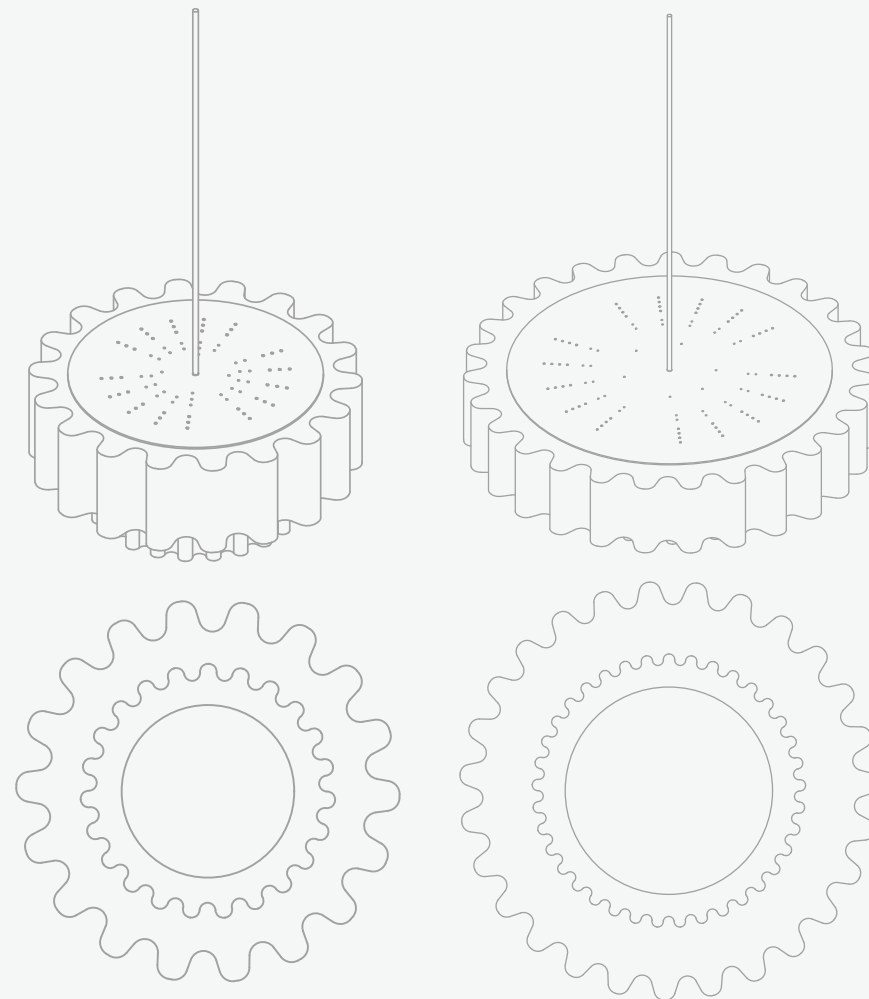

The Opera Chandelier's comfortable silhouette recalls sturdy art deco proportions, creating focus whether slung low over a table or reading nook or higher to create a central focus in a space.

600MM OPERA CHANDELIER
Suspension Weight: < 5kg
Input Voltage: 240v
Suspension Canopy Colour:
Champagne
Cord Colour: Light Grey
Dimmable: Yes
Colour temperature:
3000k / 4000k
Luminous Flux: 820lm
CRI: >80
[Downloadable information](#)