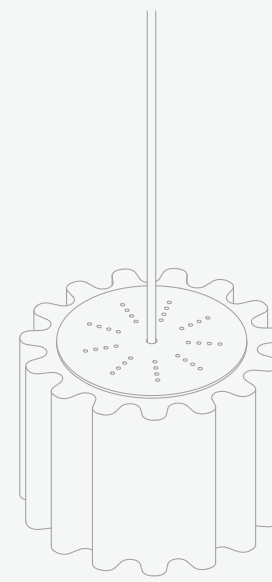

**SMALL OPERA PENDANT**

Suspension Weight: < 1kg

Input Voltage: 240v

Suspension Canopy Colour: Champagne

Cord Colour: Light Grey

Dimmable: Yes

Globe Replacement: G125 LED Filament Bulb, 8W

Globe Lifespan: 25,000 hours