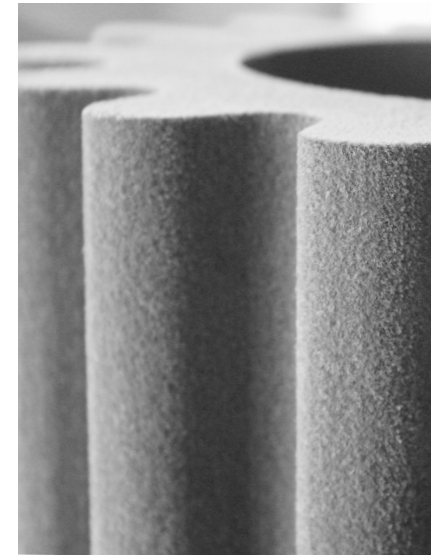

ACUSTICO LIGHTING is a Melbourne based design studio with the intention of designing for sensory types.

There is a strong use of sound absorbent materials which bring about a sense of calm in the living and working environment. We start with getting the feel of a space and peppering it with colours, textures, sounds, smells and materials that create a sensory serenity.

Acustico at its core

Calm

We design to create spaces with reduced noise, ensuring sound friendly environments.

Product Stewardship

Our sound absorbent materials are Global Green Tag certified. We have an end-of-life management program, which commits to upcycling 80% of materials.

Multi award-winning design

Our lighting has been recognised nationally and internationally. Highlights include Good Design Award (Gold winner), LIT Award (USA) and Victorian Premier's Design Award (finalist).

Local

Our products are Australian designed and made.