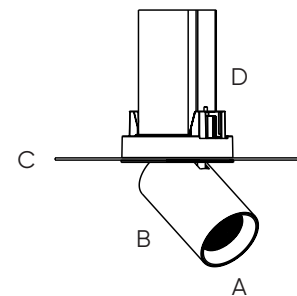

SURFACE ADJUSTABLE SPOTLIGHTS

SIZE	MEASUREMENTS (AxBxCmm)
XS	Ø 52 x 85 (housing) x 85 (gear box)
S	Ø 62 x 100 (housing) x 100 (gear box)
S DALI	Ø 62 x 100 (housing) x 130 (gear box)
M	Ø 75.6 x 120 (housing) x 120 (gear box)

SURFACE FIXED SPOTLIGHTS

SIZE	MEASUREMENTS (AxBmm)
XS	Ø 52.2 x 140
S	Ø 62 x 172
M	Ø 75.6 x 210
L	Ø 87.5 x 235

PENDANTS

SIZE	MEASUREMENTS (AxBmm)
XS	Ø 52.2 x 140
S	Ø 62 x 172
M	Ø 75.6 x 210
L	Ø 87.5 x 235

TRIM DOWNLIGHTS

SIZE	MEASUREMENTS (AxBxCxDmm)
S	Ø 62 x 100 (tube) ; Ø 100 x 137 (housing)
M	Ø 75.6 x 120 (tube) ; Ø 128 x 156 (housing)
L	Ø 87.5 x 140 (tube) ; Ø 138.5 x 172 (housing)

TRIMLESS DOWNLIGHTS

SIZE	MEASUREMENTS (AxBxCxDmm)
S	Ø 62 x 100 (tube) ; Ø 220 x 137 (housing)
M	Ø 75.6 x 120 (tube) ; Ø 220 x 156 (housing)
L	Ø 87.5 x 140 (tube) ; Ø 220 x 176.5m (housing)

ANDRO PARTNER

LATITUDE
LIGHTING

Made to Make a Difference.