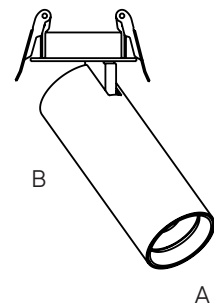

ANDRO TRIM DOWNLIGHT
All White

**ANDRO TRIMLESS
DOWNLIGHT**
All White

TRACKLIGHTS

SIZE	MEASUREMENTS (AxBmm)
XS	Ø 52.2 x 140
S	Ø 62 x 172
M	Ø 75.6 x 210
L	Ø 87.5 x 235

SEMI-RECESSED SPOTLIGHTS

SIZE	MEASUREMENTS (AxBmm)
XS	Ø 52.2 x 140
S	Ø 62 x 172
M	Ø 75.6 x 180

SURFACE ADJUSTABLE SPOTLIGHTS

SIZE	MEASUREMENTS (AxBxCmm)
XS	Ø 52 x 85 (housing) x 85 (gear box)
S	Ø 62 x 100 (housing) x 100 (gear box)
S DALI	Ø 62 x 100 (housing) x 130 (gear box)
M	Ø 75.6 x 120 (housing) x 120 (gear box)

SURFACE FIXED SPOTLIGHTS

SIZE	MEASUREMENTS (AxBmm)
XS	Ø 52.2 x 140
S	Ø 62 x 172
M	Ø 75.6 x 210
L	Ø 87.5 x 235

PENDANTS

SIZE	MEASUREMENTS (AxBmm)
XS	Ø 52.2 x 140
S	Ø 62 x 172
M	Ø 75.6 x 210
L	Ø 87.5 x 235

TRIM DOWNLIGHTS

SIZE	MEASUREMENTS (AxBxCxDmm)
S	Ø 62 x 100 (tube) ; Ø 100 x 137 (housing)
M	Ø 75.6 x 120 (tube) ; Ø 128 x 156 (housing)
L	Ø 87.5 x 140 (tube) ; Ø 138.5 x 172 (housing)

TRIMLESS DOWNLIGHTS