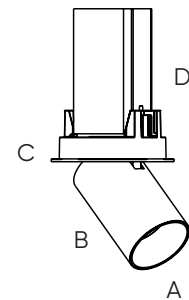

SURFACE ADJUSTABLE SPOTLIGHTS

SIZE	MEASUREMENTS (AxBxCmm)
XS	Ø 52 x 85 (housing) x 85 (gear box)
S	Ø 62 x 100 (housing) x 100 (gear box)
S DALI	Ø 62 x 100 (housing) x 130 (gear box)
M	Ø 75.6 x 120 (housing) x 120 (gear box)

SURFACE FIXED SPOTLIGHTS

SIZE	MEASUREMENTS (AxBmm)
XS	Ø 52.2 x 140
S	Ø 62 x 172
M	Ø 75.6 x 210
L	Ø 87.5 x 235

PENDANTS

SIZE	MEASUREMENTS (AxBmm)
XS	Ø 52.2 x 140
S	Ø 62 x 172
M	Ø 75.6 x 210
L	Ø 87.5 x 235

TRIM DOWNLIGHTS

SIZE	MEASUREMENTS (AxBxCxDmm)
S	Ø 62 x 100 (tube) ; Ø 100 x 137 (housing)
M	Ø 75.6 x 120 (tube) ; Ø 128 x 156 (housing)
L	Ø 87.5 x 140 (tube) ; Ø 138.5 x 172 (housing)

TRIMLESS DOWNLIGHTS

SIZE	MEASUREMENTS (AxBxCxDmm)
S	Ø 62 x 100 (tube) ; Ø 220 x 137 (housing)
M	Ø 75.6 x 120 (tube) ; Ø 220 x 156 (housing)
L	Ø 87.5 x 140 (tube) ; Ø 220 x 176.5m (housing)

ANDRO PARTNER

LATITUDE
LIGHTING

Made to Make a Difference.