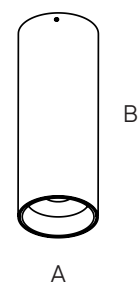

ANDRO TRIM DOWNLIGHT
All White

**ANDRO TRIMLESS
DOWNLIGHT**
All White

TRACKLIGHTS

SIZE	MEASUREMENTS (AxBmm)
XS	Ø 52.2 x 140
S	Ø 62 x 172
M	Ø 75.6 x 210
L	Ø 87.5 x 235

SEMI-RECESSED SPOTLIGHTS

SIZE	MEASUREMENTS (AxBmm)
XS	Ø 52.2 x 140
S	Ø 62 x 172
M	Ø 75.6 x 180

SURFACE ADJUSTABLE SPOTLIGHTS

SIZE	MEASUREMENTS (AxBxCmm)
XS	Ø 52 x 85 (housing) x 85 (gear box)
S	Ø 62 x 100 (housing) x 100 (gear box)
S DALI	Ø 62 x 100 (housing) x 130 (gear box)
M	Ø 75.6 x 120 (housing) x 120 (gear box)

SURFACE FIXED SPOTLIGHTS

SIZE	MEASUREMENTS (AxBmm)
XS	Ø 52.2 x 140
S	Ø 62 x 172
M	Ø 75.6 x 210
L	Ø 87.5 x 235

PENDANTS

SIZE	MEASUREMENTS (AxBmm)
XS	Ø 52.2 x 140
S	Ø 62 x 172
M	Ø 75.6 x 210
L	Ø 87.5 x 235

TRIM DOWNLIGHTS

SIZE	MEASUREMENTS (AxBxCxDmm)
S	Ø 62 x 100 (tube) ; Ø 100 x 137 (housing)
M	Ø 75.6 x 120 (tube) ; Ø 128 x 156 (housing)
L	Ø 87.5 x 140 (tube) ; Ø 138.5 x 172 (housing)

TRIMLESS DOWNLIGHTS